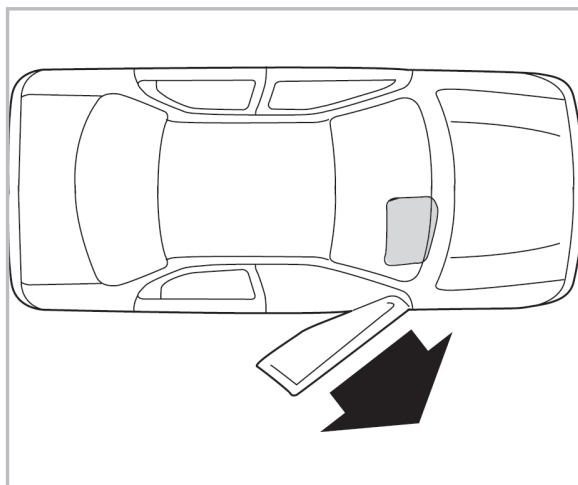

COMFORT

particle filter

715563

FH810

PA

WANT TO KNOW MORE?

www.valeo-techassist.com

FOR
SUBARU

LEGACY III A/C+/- (10/98 > 04/03) / OUTBACK I A/C+ (10/00 > 04/03)

Valeo Service - Société par Actions simplifiée - Capital de 12 900 000€ - 70, rue Playel, 93285 Saint-Denis Cedex - France - B 306 486 408 RCS Bobigny