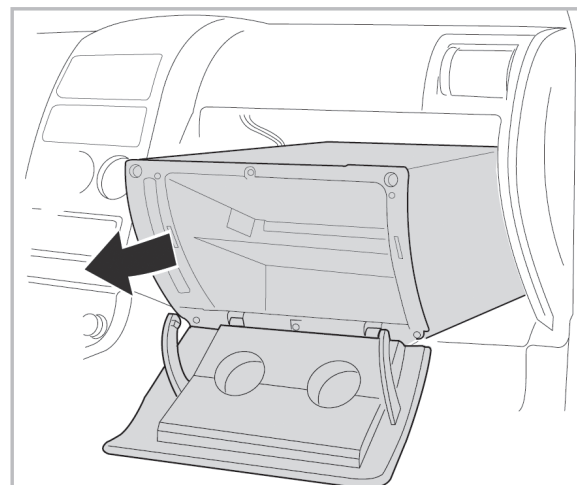

COMFORT

particle filter

715563

FH810

PA

WANT TO KNOW MORE?

www.valeo-techassist.com

FOR
SUBARU

LEGACY III A/C+/- (10/98 > 04/03) / OUTBACK I A/C+ (10/00 > 04/03)

Valeo Service - Société par Actions simplifiée - Capital de 12 900 000€ - 70, rue Playel, 93285 Saint-Denis Cedex - France - B 306 486 408 RCS Bobigny