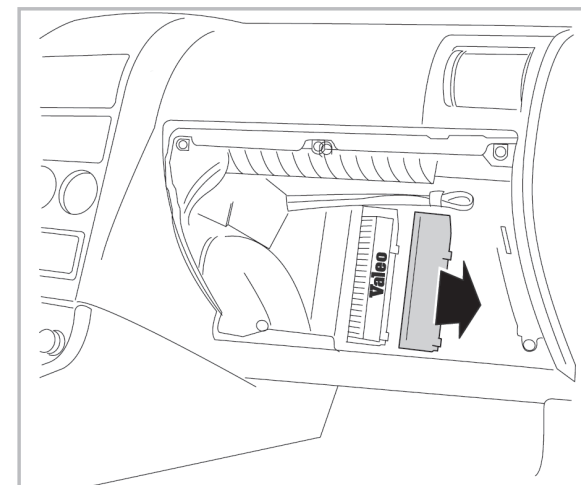

COMFORT

particle filter

715563

FH810

PA

WANT TO KNOW MORE?

www.valeo-techassist.com

FOR
SUBARU

LEGACY III A/C+/- (10/98 > 04/03) / OUTBACK I A/C+ (10/00 > 04/03)

Valeo Service - Société par Actions simplifiée - Capital de 12 900 000€ - 70, rue Playel, 93285 Saint-Denis Cedex - France - B 306 486 408 RCS Bobigny