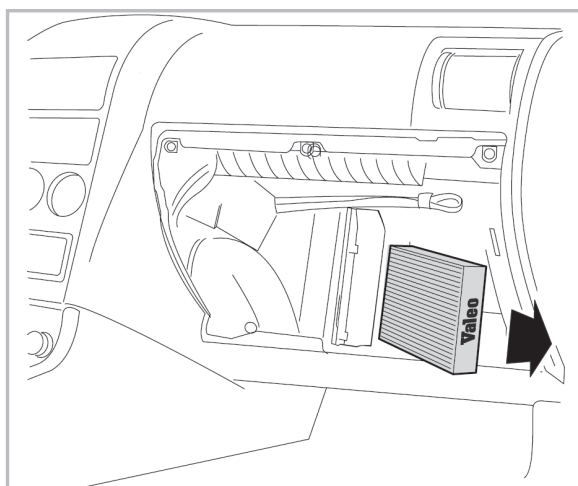

COMFORT

particle filter

715563

FH810

PA

WANT TO KNOW MORE?

www.valeo-techassist.com

FOR
SUBARU

LEGACY III A/C+/- (10/98 > 04/03) / OUTBACK I A/C+ (10/00 > 04/03)

Valeo Service - Société par Actions simplifiée - Capital de 12 900 000€ - 70, rue Playel, 93285 Saint-Denis Cedex - France - B 306 486 408 RCS Bobigny