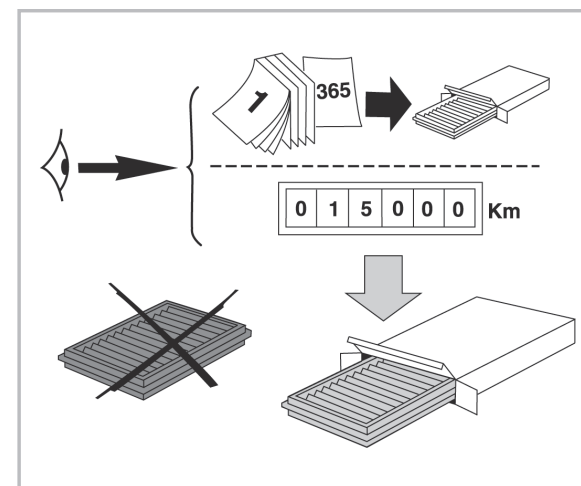

COMFORT

particle filter

715563

FH810

PA

WANT TO KNOW MORE?

www.valeo-techassist.com

FOR
SUBARU

LEGACY III A/C+/- (10/98 > 04/03) / OUTBACK I A/C+ (10/00 > 04/03)

Valeo Service - Société par Actions simplifiée - Capital de 12 900 000€ - 70, rue Playel, 93285 Saint-Denis Cedex - France - B 306 486 408 RCS Bobigny